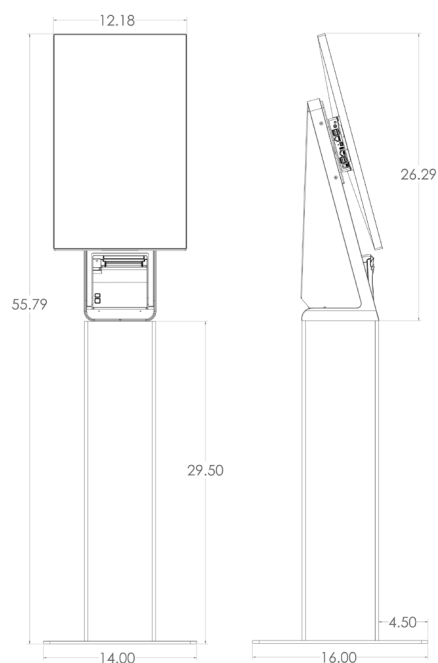

*PD = Power Delivery

Product specifications and data are subject to change without notice.

I/O Interfaces

- 1 POWER BUTTON
- 2 DC-IN POWER PORT
- 3 2 x USB 2.0 PORT
2 x USB 3.0 PORT
- 4 1 x SERIAL PORT
- 5 1 x CUSTOM miniDP VIDEO PORT
- 6 1 x USB-C PORT
- 7 1 x GIGABIT LAN PORT
- 8 2 x USB 2.0 PORT
- 9 1 x RJ11 CASH DRAWER PORT

For peripherals / pinpad brackets / countertops please reach out to your sales rep.

21.5" Kiosk Dimensions

CONTACT US