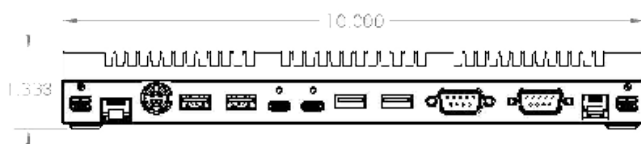

Razor PC Drawing