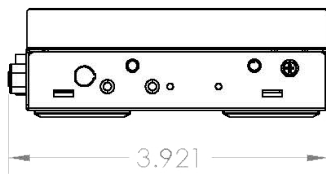

Razor PC Drawing