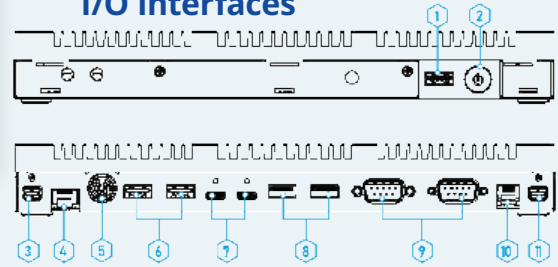

### Product Specifications

Tech Type	Android	Windows
<b>CPU / Processor</b>	Qualcomm 450 1.8Ghz	Intel® Elkhart Lake Celeron® J6412 up to 2.6 Ghz Intel® Tiger Lake Celeron® 4305UE 2.0Ghz Intel® Tiger Lake i3-8145UE up to 3.9Ghz Intel® Tiger Lake i5-8265U up to 4.1Ghz
<b>Memory</b>	3GB	1 x DDR4 SoDIMM up to 32GB
<b>Storage</b>	Standard 32GB	Standard 128 GB NVMe SSD
<b>Supported OS</b>	Android 9	Windows 10 IOT, Windows 10 Pro, Windows 11 Pro, Linux, Android 9
<b>Peripherals (options)</b>	SOC Mounting Bracket	Internal Wireless with 2.4/5Ghz Support (a/b/g/n/ac)
<b>I/O Ports</b>	Front: 1 x USB 2.0 Back: 2 x USB 2.0, 2 x USB 3.0, 2 x USB-C 2 x DB9 Serial Port 1 x RJ45 Network Port (10/100/1000 mbit) 2 x custom miniDP Video Port (Convertible to HDMI, DP, DVI, VGA) 1 x RJ11 Cash Drawer Port	
<b>Dimensions &amp; Weight</b>	9.98" X 3.7" x 1.25" (Inches) 2.8 lbs (Without PSU)	

### I/O Interfaces

- 1 USB-A 2.0
- 2 POWER BUTTON
- 3 CUSTOM miniDP VIDEO PORT
- 4 RJ-45 LAN PORT
- 5 4-PIN DC-IN
- 6 USB-A 3.0 (2 PORTS)
- 7 USB-C (2 PORTS)
- 8 USB-A 2.0 (2 PORTS)
- 9 DB-9 SERIAL PORTS (2 PORTS)
- 10 RJ-11 CASH DRAWER PORT
- 11 CUSTOM miniDP VIDEO PORT